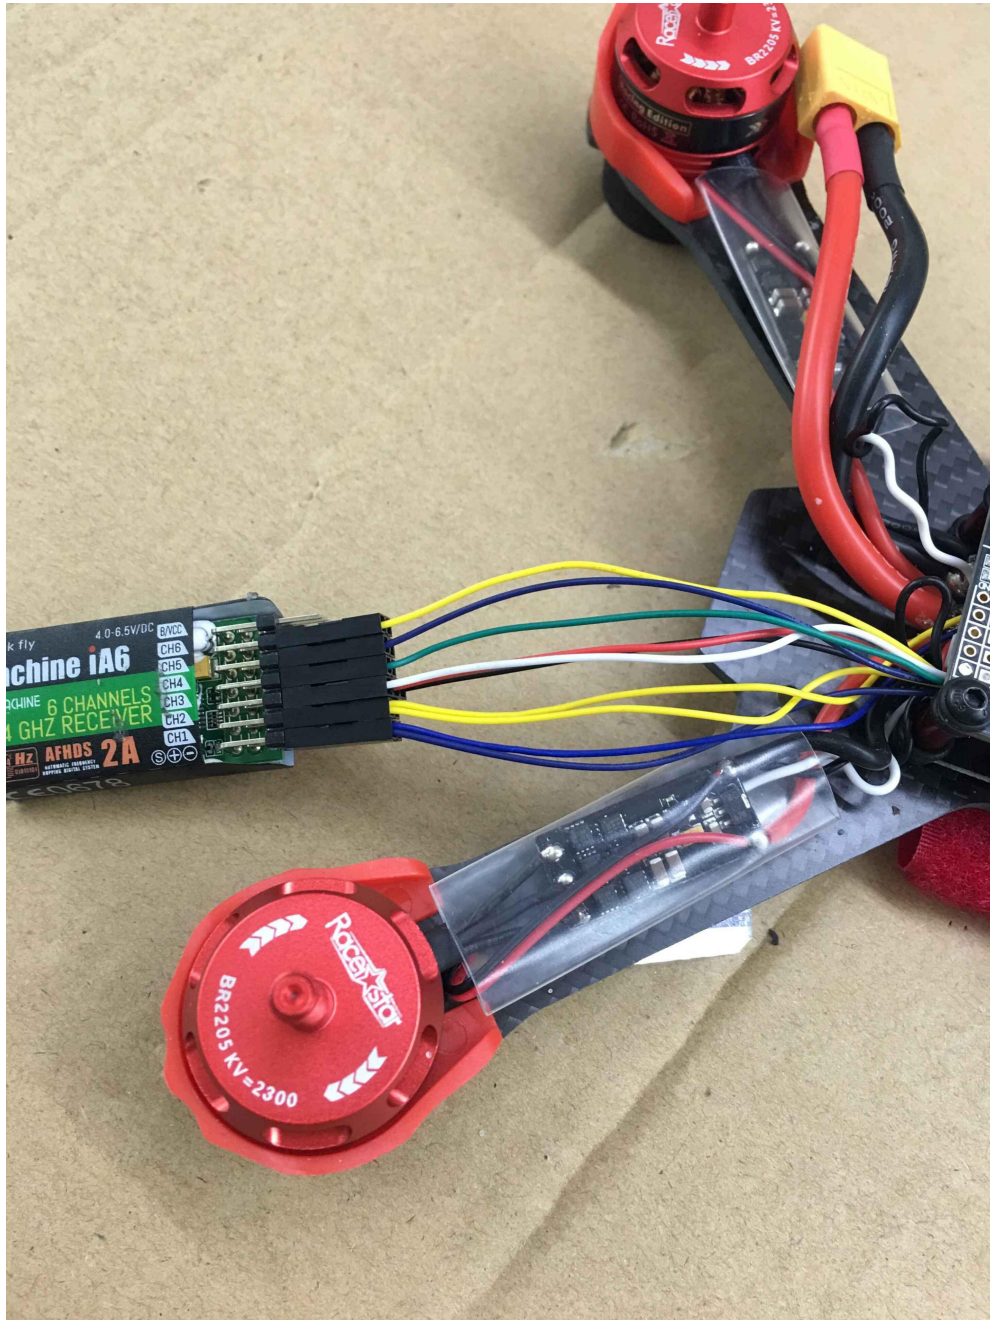

Realacc GX210

Flight Controller

Connection

CC3D :

F3 and NAZE32 :