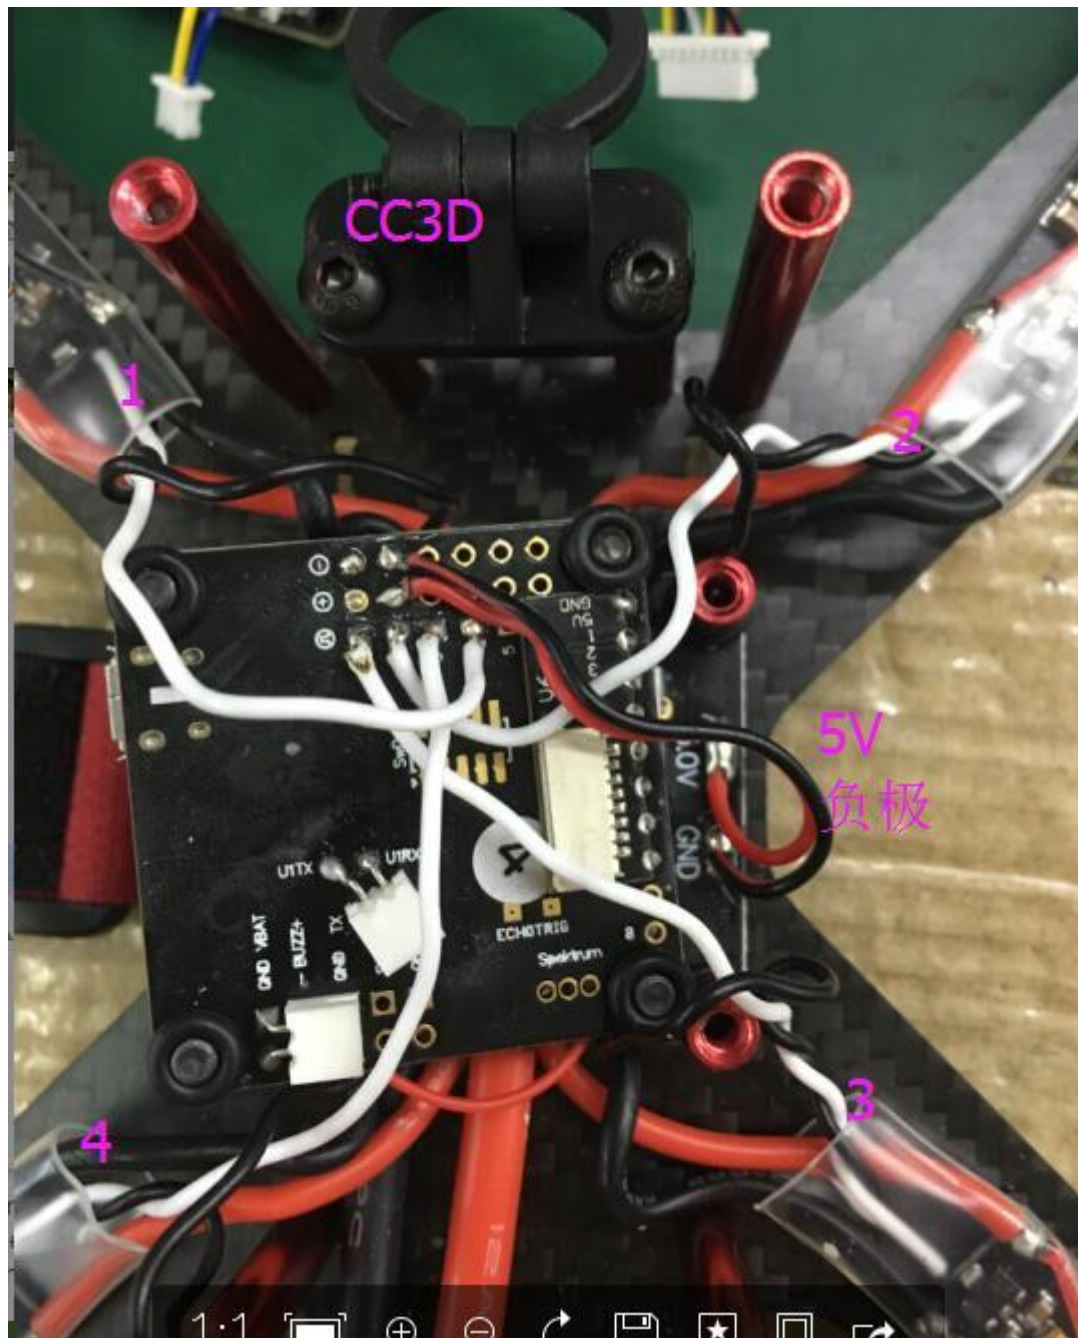

Realacc GX210

Flight Controller

Connection

CC3D :

F3 and NAZE32 :